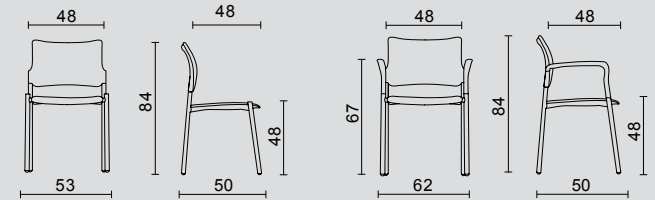

## TIK & TAK

- Overall dimensions : D 50 / H 84 / L 53-62 cm.
- Seat dimensions : D 48 / H 48 / L 48 cm.
- Seat and backrest : inside and underneath made of polypropylene, flexible polyurethane foam padding (density 30 kg/m<sup>3</sup>).
- 4 black steel tubular legs. Non-skid pads.
- Visitor's armchair : black polypropylene fixed armrests.
- Upholstered with Mirage fabric, fire classification M1.
- Stackable up to 4 chairs.

## PRATIQUE

- Overall dimensions : D 57 / H 80 / L 54 cm.
- Seat dimensions : D 41 / H 48 / L 46 cm.
- Chairs with fabric or black mesh backrests.
- Mirage fabric. Fire classification M1.
- Seat and backrest shells made of polypropylene.
- Foam padding (density 25 kg/m<sup>3</sup>).
- Structure made of four epoxy varnished tubular metal legs.
- Non-skid pads.
- Stackable up to 12 chairs.
- Maximum permitted weight 110 kg.

Stackable up to  
12 chairs

How to order ? PRATIQUE meeting chair, Black seat and mesh backrest = BM595G