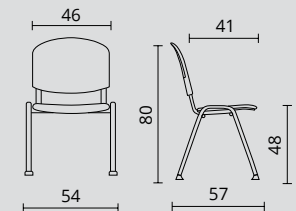

## TIK & TAK

- Overall dimensions : D 50 / H 84 / L 53-62 cm.
- Seat dimensions : D 48 / H 48 / L 48 cm.
- Seat and backrest : inside and underneath made of polypropylene, flexible polyurethane foam padding (density 30 kg/m<sup>3</sup>).
- 4 black steel tubular legs. Non-skid pads.
- Visitor's armchair : black polypropylene fixed armrests.
- Upholstered with Mirage fabric, fire classification M1.
- Stackable up to 4 chairs.

## PRATIQUE

- Overall dimensions : D 57 / H 80 / L 54 cm.
- Seat dimensions : D 41 / H 48 / L 46 cm.
- Chairs with fabric or black mesh backrests.
- Mirage fabric. Fire classification M1.
- Seat and backrest shells made of polypropylene.
- Foam padding (density 25 kg/m<sup>3</sup>).
- Structure made of four epoxy varnished tubular metal legs.
- Non-skid pads.
- Stackable up to 12 chairs.
- Maximum permitted weight 110 kg.