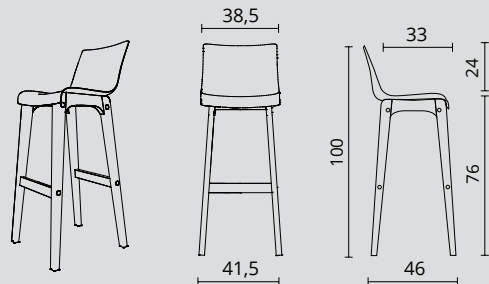

CHARACTERISTICS

— Stool with high backrest finishes —

Black

White

Limestone

Download
the data sheet

STOOLS High backrest

TECHNICAL DESCRIPTION

Stool with high backrest

- Overall dimensions : D 46 / H 100 / L 41,5 cm.
- Seat dimensions : D 33 / H 76 / L 38,5 cm.
- Ergonomic moulded plastic seat and backrest.
- Varnished solid oak legs with foot-rest.
- Seat height : 76 cm.
Backrest height : 24 cm.
Foot-rest depth : 31 cm.

	Description	Dim. (cm)	Ref.	Finish
 <p>High stool H 100 cm</p>	Stool with high backrest	D 46 / H 100 / L 41,5	BY334	+ <input type="checkbox"/>