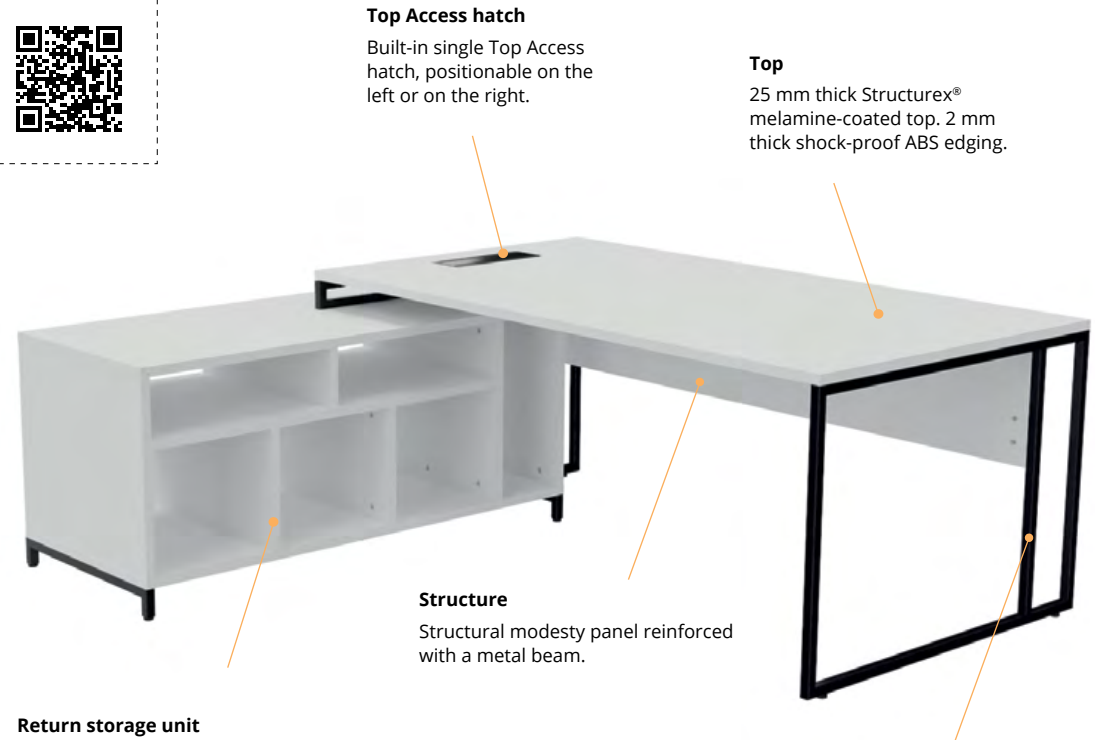

STRICTO Executive

WARRANTY
10
YEARS

Top Access hatch

Built-in single Top Access hatch, positionable on the left or on the right.

Top

25 mm thick Structurex® melamine-coated top. 2 mm thick shock-proof ABS edging.

Structure

Structural modesty panel reinforced with a metal beam.

Return storage unit (depending on version)

The return storage unit consists of 3 square compartments, 2 horizontal compartments and a CPU compartment. It can be positioned as a return on the left or right of the desk (not reversible, to be defined when ordering).

Leg

Stylish double ribbon leg made of 25 x 25 mm square tube, black epoxy finish.

TECHNICAL DESCRIPTION

- 25 mm thick Structurex® melamine-coated tops with built-in single Top Access hatch, positionable on the left or on the right. 2 mm thick shock-proof ABS edging.
- Stylish double ribbon leg made of 25 x 25 mm square tube, black epoxy finish.
- Melamine-coated modesty panel and metal beam double structure with cutouts to feed cables.
- Adjustable screw feet of Ø 30 mm and 10 mm range to compensate for any unevenness in the floor.
- The desk and return storage unit are connected by a 7,5 cm high shortened ribbon leg which rests perfectly on the storage unit.
- The return storage unit is made of 25 mm thick Structurex® melamine-coated panels and can be positioned as a return on the left or right of the desk (not reversible, to be defined when ordering)
- The return storage unit (L 140 / D 60 / H 63,5 cm with feet) consists of 3 square compartments L 35,5 / D 60 / H 32,2 cm, 2 horizontal compartments L 54,5 / D 60 / H 16 cm and a CPU compartment L 21 / D 60 / H 50,5 cm.
- The return storage unit is equipped with a cable port on its top to feed cable from the top down to the floor or to the CPU compartment.