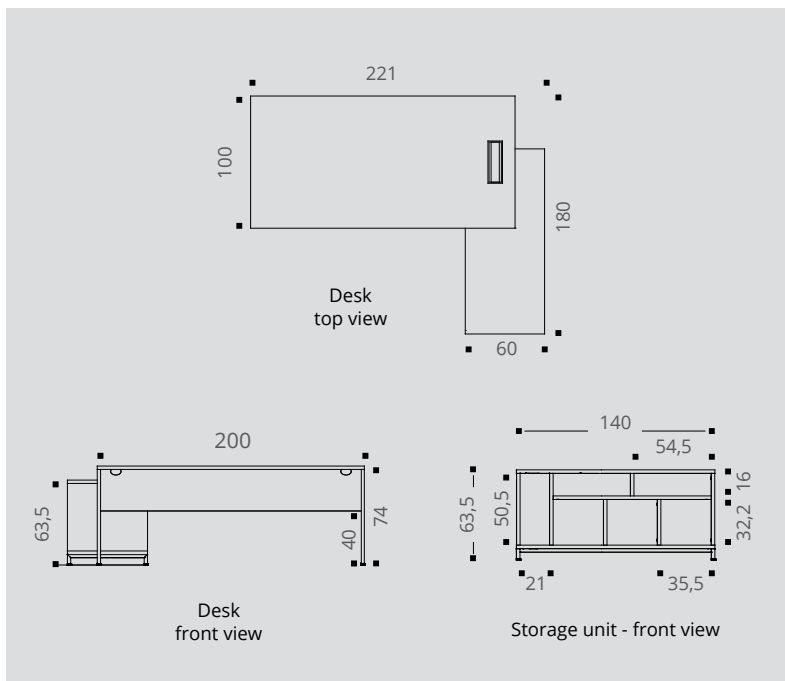

### Return storage unit (depending on version)

The return storage unit consists of 3 square compartments, 2 horizontal compartments and a CPU compartment. It can be positioned as a return on the left or right of the desk (not reversible, to be defined when ordering).

## TECHNICAL DESCRIPTION

- 25 mm thick Structurex® melamine-coated tops with built-in single Top Access hatch, positionable on the left or on the right. 2 mm thick shock-proof ABS edging.
- Stylish double ribbon leg made of 25 x 25 mm square tube, black epoxy finish.
- Melamine-coated modesty panel and metal beam double structure with cutouts to feed cables.
- Adjustable screw feet of Ø 30 mm and 10 mm range to compensate for any unevenness in the floor.
- The desk and return storage unit are connected by a 7,5 cm high shortened ribbon leg which rests perfectly on the storage unit.
- The return storage unit is made of 25 mm thick Structurex® melamine-coated panels and can be positioned as a return on the left or right of the desk (not reversible, to be defined when ordering)
- The return storage unit (L 140 / D 60 / H 63,5 cm with feet) consists of 3 square compartments L 35,5 / D 60 / H 32,2 cm, 2 horizontal compartments L 54,5 / D 60 / H 16 cm and a CPU compartment L 21 / D 60 / H 50,5 cm.
- The return storage unit is equipped with a cable port on its top to feed cable from the top down to the floor or to the CPU compartment.