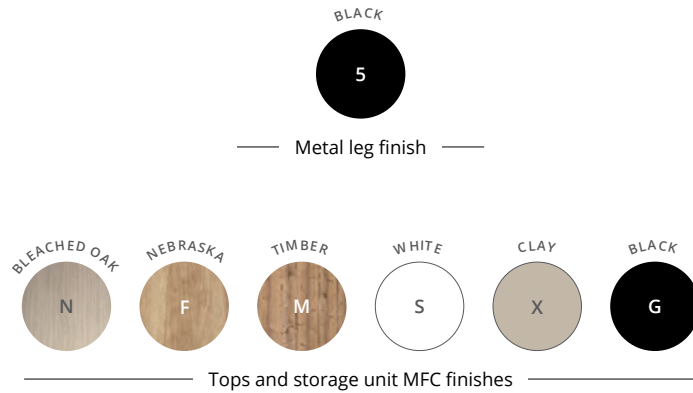

CHARACTERISTICS