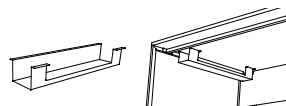

► Option

Universal single metal cable tray

Dim. (cm)	Ref.	Finish
D 12 / H 9 cm / Internal H 8 cm L 60 cm	DP045G	Black