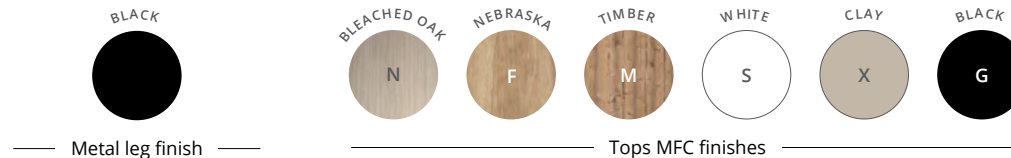

STRICTO Executive