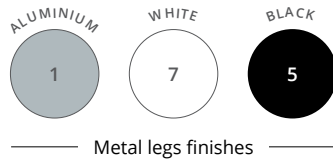

ENVOL One

Single desks
White - Cedar

Single desk
White - Cedar

ERGONOMIC DESKS

ENVOL One

WARRANTY
5
YEARS

Top

25 mm thick Structurex® melamine-coated desk tops. 2 mm thick shock-proof ABS edging. Height adjustable from H 71,5 to H 117,5 cm.

Electrification

Rectangular tops fitted with 2 Ø 80 mm cable ports, a **single Top Access hatch** or a 2 cm deep scallop, depending on version.

CHARACTERISTICS

Leg

Telescopic metal legs composed of 2 sections, square cross-section 70 x 70 mm, lacquered epoxy finish.

Motorised height adjustment system, with up & down control unit and 4 programmable positions.

TECHNICAL DESCRIPTION

- 25 mm thick Structurex® melamine-coated tops. 2 mm thick shock-proof ABS edging.
- Rectangular tops available in 3 versions : with 2 Ø 80 mm cable ports, a single Top Access hatch (internal dimensions L 30,9 / D 11,6 cm) finishes matching the legs or a 2 cm deep scallop to feed cables, depending on version. Optional cable tray.
- Telescopic metal structure with electrically height-adjustable legs composed of 2 sections, square cross-section 70 x 70 mm, lacquered epoxy finish. Single desks only. Height-adjustable tops from 71,5 to 117,5 cm.
- Motorised height adjustment system (1 motor), with up & down control unit and position memory. 110-230 V power supply unit, 2 m power supply cable.
- Displacement speed 25 mm/s. Maximum load 80 kg/ top. Sound level 50 dB.
- Adjustable screw feet to compensate for unevenness in the floor.

ENVOL One

Electrically adjustable SINGLE DESKS

D 80 CM

CABLE PORTS

D 80 CM

SCALLOPED EDGE

D 80 CM

TOP ACCESS HATCH