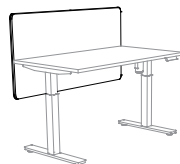

GREY

RED

BLUE

ACID GREEN

Description

Ref.

Ref.

Ref.

Ref.

Fabric acoustic screen panels
H 70 cm
Brackets included

For L 120 desk
For L 140 desk
For L 160 desk
For L 180 desk

DQ021E
DQ031E
DQ041E
DQ051E

DQ021V
DQ031V
DQ041V
DQ051V

DQ021T
DQ031T
DQ041T
DQ051T

DQ021I
DQ031I
DQ041I
DQ051I