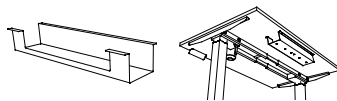

Motorised height adjustment system, with up & down control unit and 4 programmable positions.

TECHNICAL DESCRIPTION

- 25 mm thick Structurex® melamine-coated tops. 2 mm thick shock-proof ABS edging.
- Rectangular tops available in 3 versions : with 2 Ø 80 mm cable ports, a single Top Access hatch (internal dimensions L 30,9 / D 11,6 cm) finishes matching the legs or a 2 cm deep scallop to feed cables, depending on version. Optional cable tray.
- Telescopic metal structure with electrically height-adjustable legs composed of 2 sections, square cross-section 70 x 70 mm, lacquered epoxy finish. Single desks only. Height-adjustable tops from 71,5 to 117,5 cm.
- Motorised height adjustment system (1 motor), with up & down control unit and position memory. 110-230 V power supply unit, 2 m power supply cable.
- Displacement speed 25 mm/s. Maximum load 80 kg/ top. Sound level 50 dB.
- Adjustable screw feet to compensate for unevenness in the floor.

ENVOL One

Electrically adjustable SINGLE DESKS

D 80 CM

CABLE PORTS

D 80 CM

SCALLOPED EDGE

D 80 CM

TOP ACCESS HATCH

	Dim. (cm)	Ref.	Finishes	Ref.	Finishes	Ref.	Finishes
Straight desks D 80 / H 71,5 to 117,5 cm Memory unit for 4 positions	L 120	DS08	+ [] [] [] []	DS12	+ [] [] [] []	DS16	+ [] [] [] []
	L 140	DS09	+ [] [] [] []	DS13	+ [] [] [] []	DS17	+ [] [] [] []
	L 160	DS10	+ [] [] [] []	DS14	+ [] [] [] []	DS18	+ [] [] [] []
	L 180	DS11	+ [] [] [] []	DS15	+ [] [] [] []	DS19	+ [] [] [] []

Options

Universal single metal cable tray
To be fixed directly under the tops with wood screws

Description

D 12 / H 9 / L 60
Internal H 8 cm

ALUMINIUM

WHITE

BLACK

Ref.