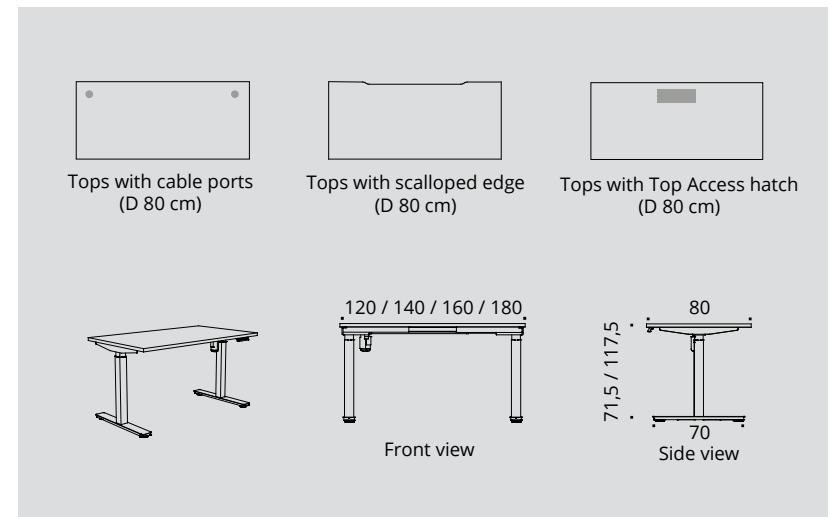

Electrification

Rectangular tops fitted with 2 Ø 80 mm cable ports, a **single Top Access hatch** or a 2 cm deep scallop, depending on version.

CHARACTERISTICS

Leg

Telescopic metal legs composed of 2 sections, square cross-section 70 x 70 mm, lacquered epoxy finish.

Motorised height adjustment system, with up & down control unit and 4 programmable positions.

TECHNICAL DESCRIPTION

- 25 mm thick Structurex® melamine-coated tops. 2 mm thick shock-proof ABS edging.
- Rectangular tops available in 3 versions : with 2 Ø 80 mm cable ports, a single Top Access hatch (internal dimensions L 30,9 / D 11,6 cm) finishes matching the legs or a 2 cm deep scallop to feed cables, depending on version. Optional cable tray.
- Telescopic metal structure with electrically height-adjustable legs composed of 2 sections, square cross-section 70 x 70 mm, lacquered epoxy finish. Single desks only. Height-adjustable tops from 71,5 to 117,5 cm.
- Motorised height adjustment system (1 motor), with up & down control unit and position memory. 110-230 V power supply unit, 2 m power supply cable.
- Displacement speed 25 mm/s. Maximum load 80 kg/ top. Sound level 50 dB.
- Adjustable screw feet to compensate for unevenness in the floor.

ENVOL One

Electrically adjustable SINGLE DESKS

D 80 CM

CABLE PORTS

D 80 CM

SCALLOPED EDGE

D 80 CM

TOP ACCESS HATCH

Options

Universal single metal cable tray
To be fixed directly under the tops with wood screws

Description

D 12 / H 9 / L 60
Internal H 8 cm

ALUMINIUM

WHITE

BLACK

Ref.