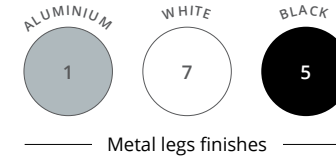

ENVOL One

Single desks
White - Cedar

Single desk
White - Cedar

ERGONOMIC DESKS

ENVOL One

WARRANTY
5
YEARS

Top

25 mm thick Structurex® melamine-coated desk tops. 2 mm thick shock-proof ABS edging. Height adjustable from H 71,5 to H 117,5 cm.

Electrification

Rectangular tops fitted with 2 Ø 80 mm cable ports, a **single Top Access hatch** or a 2 cm deep scallop, depending on version.

CHARACTERISTICS

Leg

Telescopic metal legs composed of 2 sections, square cross-section 70 x 70 mm, lacquered epoxy finish.

Motorised height adjustment system, with up & down control unit and 4 programmable positions.

TECHNICAL DESCRIPTION

- 25 mm thick Structurex® melamine-coated tops. 2 mm thick shock-proof ABS edging.
- Rectangular tops available in 3 versions : with 2 Ø 80 mm cable ports, a single Top Access hatch (internal dimensions L 30,9 / D 11,6 cm) finishes matching the legs or a 2 cm deep scallop to feed cables, depending on version. Optional cable tray.
- Telescopic metal structure with electrically height-adjustable legs composed of 2 sections, square cross-section 70 x 70 mm, lacquered epoxy finish. Single desks only. Height-adjustable tops from 71,5 to 117,5 cm.
- Motorised height adjustment system (1 motor), with up & down control unit and position memory. 110-230 V power supply unit, 2 m power supply cable.
- Displacement speed 25 mm/s. Maximum load 80 kg/ top. Sound level 50 dB.
- Adjustable screw feet to compensate for unevenness in the floor.