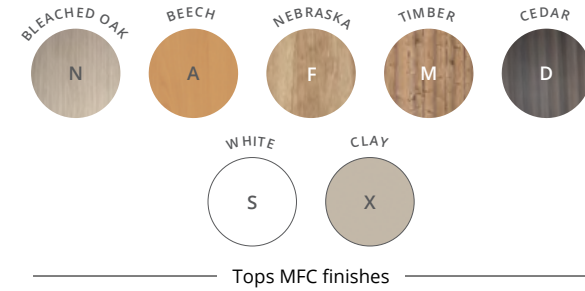

ENVOL One

Single desks
White - Cedar

Single desk
White - Cedar

ERGONOMIC DESKS

ENVOL One

WARRANTY
5
YEARS

Top

25 mm thick Structurex® melamine-coated desk tops. 2 mm thick shock-proof ABS edging. Height adjustable from H 71,5 to H 117,5 cm.

Electrification

Rectangular tops fitted with 2 Ø 80 mm cable ports, a **single Top Access hatch** or a 2 cm deep scallop, depending on version.

CHARACTERISTICS

Leg

Telescopic metal legs composed of 2 sections, square cross-section 70 x 70 mm, lacquered epoxy finish.