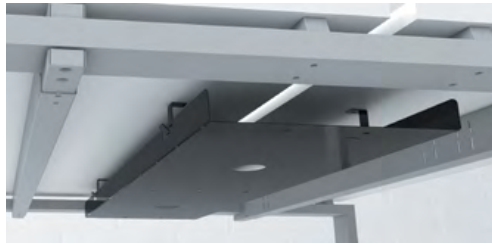

Spine cable channels

- Made of PVC.
- Different models to equip both fixed and height-adjustable workstations. Spine cable channels allow the vertical circulation of the cables from the tops to the ground.
- To be fixed under the tops of the desks with wood screws.

Technical double cable tray for fixed multi-workstations

Spine cable channels

Vertical cable management

Articulated universal spine cable channel

Extendable spine cable channel

ELECTRIFICATION Cable management

CABLE TRAYS - Horizontal cable management

			● ALUMINIUM	○ WHITE	● BLACK		
		Description	Dim. (cm)	Ref.	Ref.	Ref.	
DESK ACCESSORIES	Universal single metal cable tray		Metal cable tray for any type of desk or table To be fixed directly under the tops with wood screws	D 12 / H 9 / L 60 Internal H 8	DP041K	DP047S	DP045G
	Single metal cable tray (vertical hanging)		Metal cable tray for single desk to be attached to Structurex® modesty panels or any vertical melamine-coated part.	D 13 / H 12 / L 60 Internal H 4 cm	AF051K	—	—
	Technical single metal cable trays D 16 / H 8 cm Internal 4 cm		Technical metal cable tray for single desk To be fixed directly under the tops with wood screws	L 90 for L 120 desk L 110 for L 140 desk L 130 for L 160 desk L 150 for L 180 desk	AZ201K AZ211K AZ221K AZ231K	AZ207S AZ217S AZ227S AZ237S	AZ205G AZ215G AZ225G AZ235G
	<i>Not compatible with D 70 cm tops fitted with suspended modesty panel</i>						
	Technical double metal cable trays D 33,5 / H 9 cm Internal H 4,5 cm		Technical metal cable tray for multi-workstations To be fixed directly under the tops with wood screws	L 75 for L 120 desk L 95 for L 140 desk L 115 for L 160 desk L 135 for L 180 desk	— — — —	— — — —	DZ135G DW765G DW775G DW785G
Universal cable ducts To be fixed directly under the top		4 rings for 3 cables, screws not supplied	D 6,5 / H 4,5 / L 9,5	DQ101K	—	—	
		6 rings for 5 cables, with screws + adhesive tape	D 6,5 / H 4,5 / L 15,5	BM301K	—	—	