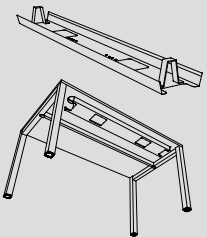

Spine cable channels

- Made of PVC.
- Different models to equip both fixed and height-adjustable workstations. Spine cable channels allow the vertical circulation of the cables from the tops to the ground.
- To be fixed under the tops of the desks with wood screws.

Cable trays

Horizontal cable management

Universal cable tray for single desks or multi-workstations

Single cable tray for Structorex® melamine-coated modesty panel

Technical single cable tray for single desks

CABLE TRAYS - Horizontal cable management

			● ALUMINIUM	○ WHITE	● BLACK		
		Description	Dim. (cm)	Ref.	Ref.	Ref.	
DESK ACCESSORIES	Universal single metal cable tray		Metal cable tray for any type of desk or table To be fixed directly under the tops with wood screws	D 12 / H 9 / L 60 Internal H 8	DP041K	DP047S	DP045G
	Single metal cable tray (vertical hanging)		Metal cable tray for single desk to be attached to Structurex® modesty panels or any vertical melamine-coated part.	D 13 / H 12 / L 60 Internal H 4 cm	AF051K	—	—
	Technical single metal cable trays D 16 / H 8 cm Internal 4 cm		Technical metal cable tray for single desk To be fixed directly under the tops with wood screws	L 90 for L 120 desk L 110 for L 140 desk L 130 for L 160 desk L 150 for L 180 desk	AZ201K AZ211K AZ221K AZ231K	AZ207S AZ217S AZ227S AZ237S	AZ205G AZ215G AZ225G AZ235G
	<i>Not compatible with D 70 cm tops fitted with suspended modesty panel</i>						
	Technical double metal cable trays D 33,5 / H 9 cm Internal H 4,5 cm		Technical metal cable tray for multi-workstations To be fixed directly under the tops with wood screws	L 75 for L 120 desk L 95 for L 140 desk L 115 for L 160 desk L 135 for L 180 desk	— — — —	— — — —	DZ135G DW765G DW775G DW785G
Universal cable ducts To be fixed directly under the top		4 rings for 3 cables, screws not supplied	D 6,5 / H 4,5 / L 9,5	DQ101K	—	—	
		6 rings for 5 cables, with screws + adhesive tape	D 6,5 / H 4,5 / L 15,5	BM301K	—	—	