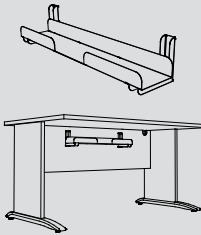

Single metal cable tray
Made from 0,8 mm thick steel sheet.

TECHNICAL DESCRIPTION

Cable trays

- Made from 0,8 mm thick steel sheet.
- Various models are available for single workstations and multi-workstations. They provide horizontal storage for cables and power outlet strips.
- Attachment by universal clamps under the desktops (inserts or wood screws depending on models) or on the Structorex® melamine-coated modesty panels.

Universal cable ducts

- Allow cables to circulate under the tops and can be used as cable management on melamine legs.
- 2 models : 4 rings (screws not supplied) and 6 rings (screws and adhesive tape supplied).
- To be fixed by wood screws on melamine panels or under the tops.

Spine cable channels

- Made of PVC.
- Different models to equip both fixed and height-adjustable workstations. Spine cable channels allow the vertical circulation of the cables from the tops to the ground.
- To be fixed under the tops of the desks with wood screws.

Cable trays

Horizontal cable management

Universal cable tray for single desks or multi-workstations

Single cable tray for Structorex® melamine-coated modesty panel

Technical single cable tray for single desks