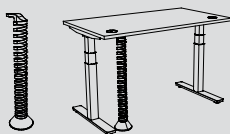

Spine cable channels

- Made of PVC.
- Different models to equip both fixed and height-adjustable workstations. Spine cable channels allow the vertical circulation of the cables from the tops to the ground.
- To be fixed under the tops of the desks with wood screws.

Cable trays

Horizontal cable management

Universal cable tray for single desks or multi-workstations

Single cable tray for Structorex® melamine-coated modesty panel

Technical single cable tray for single desks

Technical double cable tray for fixed multi-workstations

Spine cable channels

Vertical cable management

Articulated universal spine cable channel

Extendable spine cable channel

ELECTRIFICATION Cable management