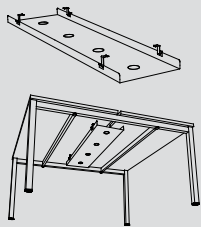

Single metal cable tray
Made from 0,8 mm thick steel sheet.

TECHNICAL DESCRIPTION

Cable trays

- Made from 0,8 mm thick steel sheet.
- Various models are available for single workstations and multi-workstations. They provide horizontal storage for cables and power outlet strips.
- Attachment by universal clamps under the desktops (inserts or wood screws depending on models) or on the Structorex® melamine-coated modesty panels.

Spine cable channels

- Made of PVC.
- Different models to equip both fixed and height-adjustable workstations. Spine cable channels allow the vertical circulation of the cables from the tops to the ground.
- To be fixed under the tops of the desks with wood screws.

Cable trays

Horizontal cable management

Universal cable tray for single desks or multi-workstations

Single cable tray for Structorex® melamine-coated modesty panel

Technical single cable tray for single desks

Technical double cable tray for fixed multi-workstations

Spine cable channels

Vertical cable management

Articulated universal spine cable channel

Extendable spine cable channel

ELECTRIFICATION Cable management