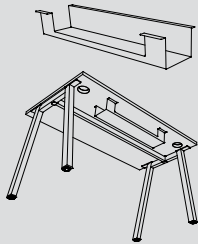

Cable trays

Horizontal cable management

Universal cable tray for single desks or multi-workstations