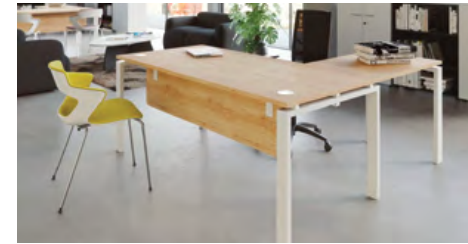

COURTOISIE

SUSPENDED MODESTY PANELS

	Description	Dim. (cm)	Ref.	Finish
Suspended modesty panels H 30 cm H 35 cm desk mounted	Aluminium brackets	L 90 for L 120 desk	AR001	+
		L 110 for L 140 desk	AR011	+
		L 130 for L 160 desk	AR021	+
		L 150 for L 180 desk	AR031	+
	White brackets	L 90 for L 120 desk	AR007	+
		L 110 for L 140 desk	AR017	+
		L 130 for L 160 desk	AR027	+
		L 150 for L 180 desk	AR037	+
	Black brackets	L 90 for L 120 desk	AR005	+
		L 110 for L 140 desk	AR015	+
		L 130 for L 160 desk	AR025	+
		L 150 for L 180 desk	AR035	+

* Not compatible with the Alto range. For Alto desks, see page 63.