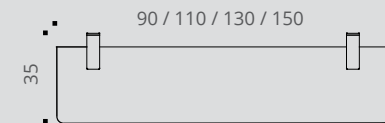

TECHNICAL DESCRIPTION

- Suspended modesty panels made of 16 mm thick Structurex® melamine-coated panels, finishes matching the desks. 2 mm thick shock-proof ABS edging.
- Attachment by brackets, finishes matching the structure and legs of desks.
- Optional for beam system desks (not equipped with structural modesty panels)
- Compatible with the Essentiel, Astro, Astrolite, Partage, Dialogue, Envol Evo, Envol One and Envol Classic ranges. For the Alto range, see page 63.

Front view

Perspective view

DESK ACCESSORIES

COURTOISIE

SUSPENDED MODESTY PANELS

	Description	Dim. (cm)	Ref.	Finish
 <p>Suspended modesty panels</p> <p>H 30 cm H 35 cm desk mounted</p>	 Aluminium brackets	L 90 for L 120 desk	AR001	+ 
		L 110 for L 140 desk	AR011	+ 
		L 130 for L 160 desk	AR021	+ 
		L 150 for L 180 desk	AR031	+ 
	 White brackets	L 90 for L 120 desk	AR007	+ 
		L 110 for L 140 desk	AR017	+ 
		L 130 for L 160 desk	AR027	+ 
		L 150 for L 180 desk	AR037	+ 
	 Black brackets	L 90 for L 120 desk	AR005	+ 
		L 110 for L 140 desk	AR015	+ 
		L 130 for L 160 desk	AR025	+ 
		L 150 for L 180 desk	AR035	+ 