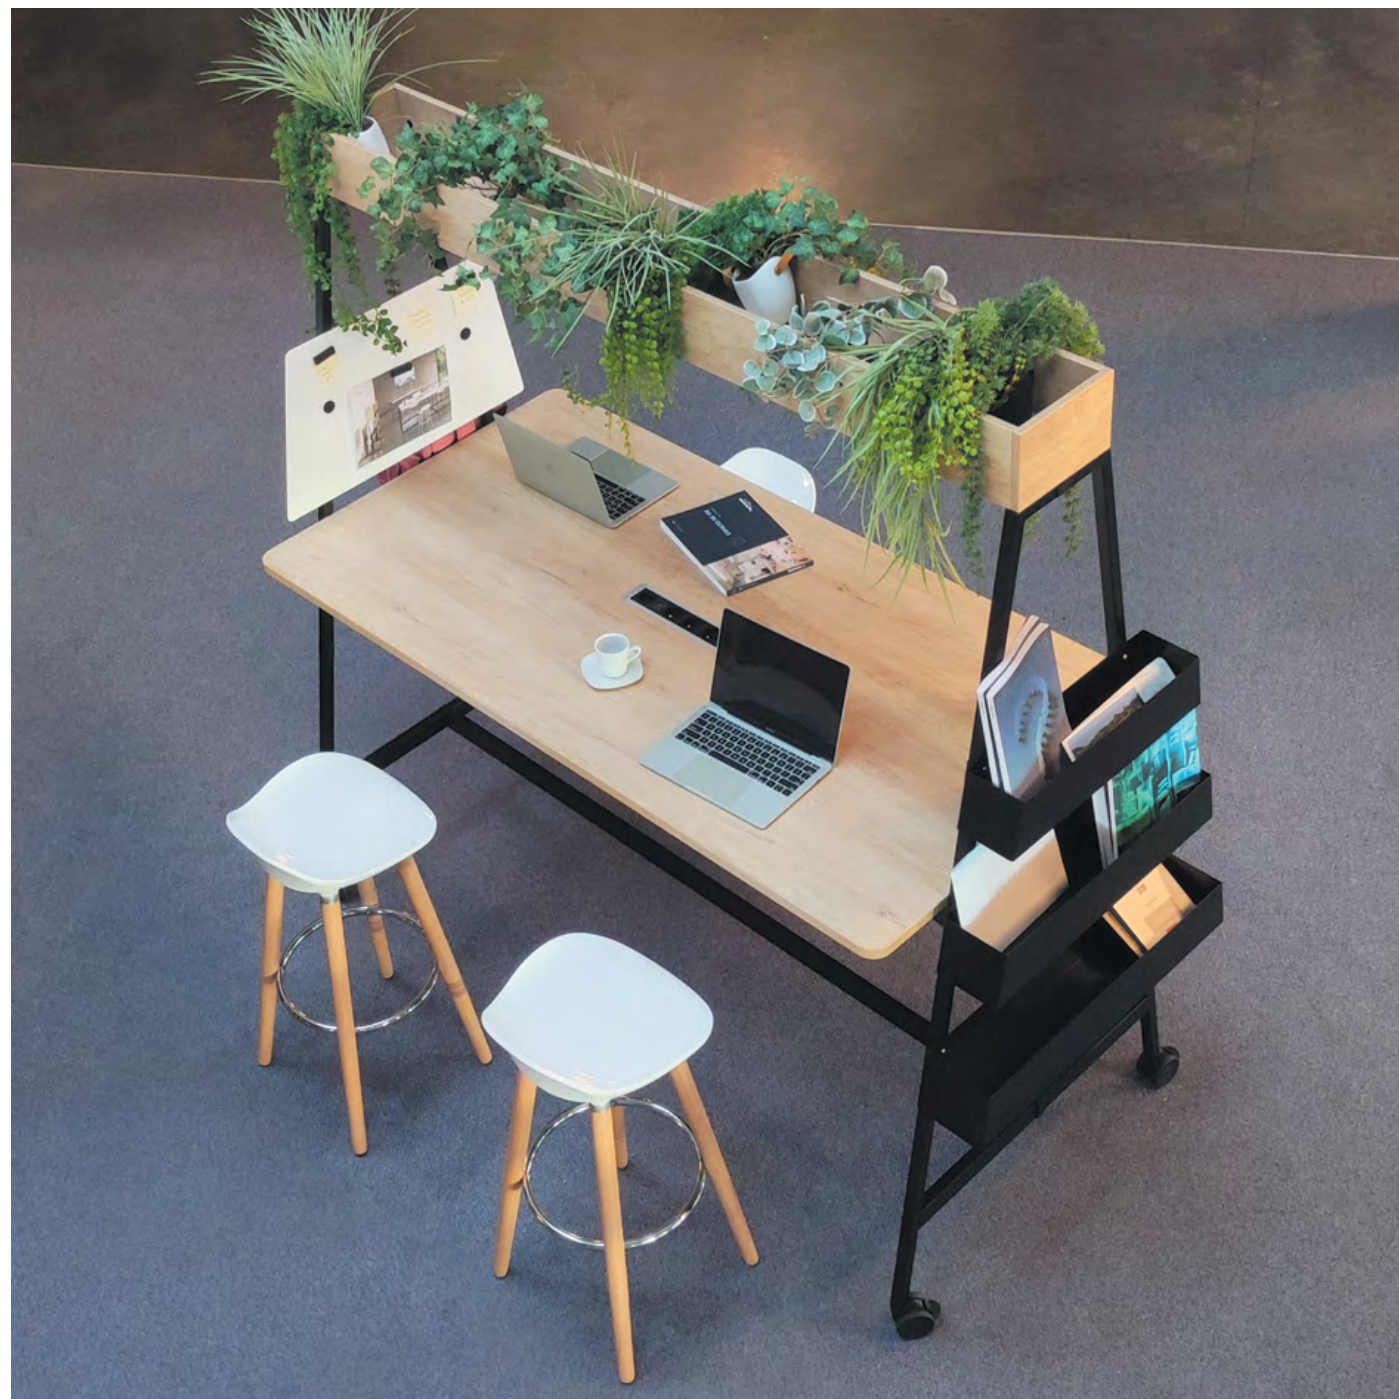

## CHARACTERISTICS

Download the data sheet

**Cable port power module**  
1 UK power socket + 1 USB A socket 5v.

**Cable port cover Ø 80 mm**  
To fit into Ø 80 mm cable port.  
Set of 2.