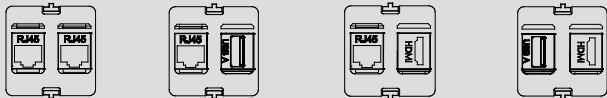

Optional electrical socket strip kits

2 RJ45

1 RJ45 + 1 data USB A

1 RJ45 + 1 HDMI

1 data USB A + 1 HDMI

TECHNICAL DESCRIPTION

Electrified cable ports

- Ø 80 mm electrified cable ports are attached to the work tops instead of the standard cable ports or via the part drilled ports (depending on versions).

2 models :

- **Electrified cable ports, 2 versions :**
  - 1 UK power socket + 1 USB A socket 5v.
  - 1 UK power socket + 1 USB A socket 5v + 1 USB C socket 5v.
  - 2 m power supply cable.

Electrical socket strip kits

- Optional. To custom your power modules and complete the equipment of the built-in electrical socket strip for Cohesion, High Cohesion or Alto ranges.
- 4 electrical socket strip kits (to be positioned by clipping onto the electrical unit) :
  - 2 RJ45 + finishing cover
  - 1 RJ45 + 1 data USB A + finishing cover
  - 1 RJ45 + 1 HDMI + finishing cover
  - 1 data USB A + 1 HDMI + finishing cover