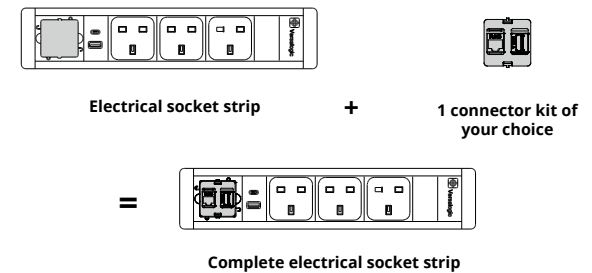

SINGLE CABLE PORTS

		● ALUMINIUM	○ WHITE	● BLACK
	Description	Ref.	Ref.	Ref.
Cable port covers	Ø 80 mm To fit into Ø 80 mm cable ports. Set of 2	AX061K	AX067S	AX065G

ELECTRICAL SOCKET STRIP KITS

Option to complete the built-in electrical socket strips (Cohesion, High Cohesion and Alto).

How to complete the electrical socket strip with 1 kit ?

Connector kits

2 RJ45*

Ref. _____

DR865G

1 RJ45 + 1 DATA USB A*

Ref. _____

DR875G

1 RJ45 + 1 HDMI*

Ref. _____

DR885G

1 DATA USB A + 1 HDMI*

Ref. _____

DR895G

* finishing cover included