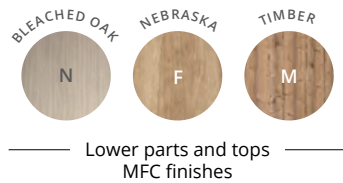

TECHNICAL DESCRIPTION

- 25 mm thick Structurex® melamine-coated panels for the lower part, 16 mm thick melamine-coated panels for the upper part, with rounded corners. 2 mm thick shock-proof ABS edging.
- Fitted acoustic screens L 60 x H 60 / H 100 cm made of 10 mm thick MDF structure covered by a 20 mm sound-absorbing melamine foam and 100% Trevira CS fabric, M1 fire resistant, certified Oeko-Tex®.
- A shaped 25 mm thick Structurex® melamine coated top with a white cable port (internal dimensions D 33 / 51 x L 92 cm for single top and D 70 / 102 x L 92 cm for Duo top). 2 single top versions available (to the right or the left). Top finishes identical to the base structure.
- 25 mm adjustable feet to compensate for unevenness in the floor.
- 4 models :
 - Standing pod : D 100 x L 100 x H 196 cm. Top height 108 cm.
 - Sitting pod with desk : D 100 x L 100 x H 162 cm. Top height 74 cm.
 - Sitting pod with bench : D 100 x L 100 x H 162 cm. Top height 74 cm.
 - Duo sitting pod with benches : D 100 x L 192 x H 162 cm. Top height 74 cm.
- 16 mm thick Structurex® melamine-coated bench with a 10 cm foam cushion (density 40 kg/m²), covered by 100% Trevira CS fabric, M1 fire resistant, certified Oeko-Tex®. Dimensions : D 44 x L 97,5 x H 45,5 cm. Internal dimensions : D 41 x L 96 cm. Fitted acoustic screens L 60 x H 100 cm used as backrest.