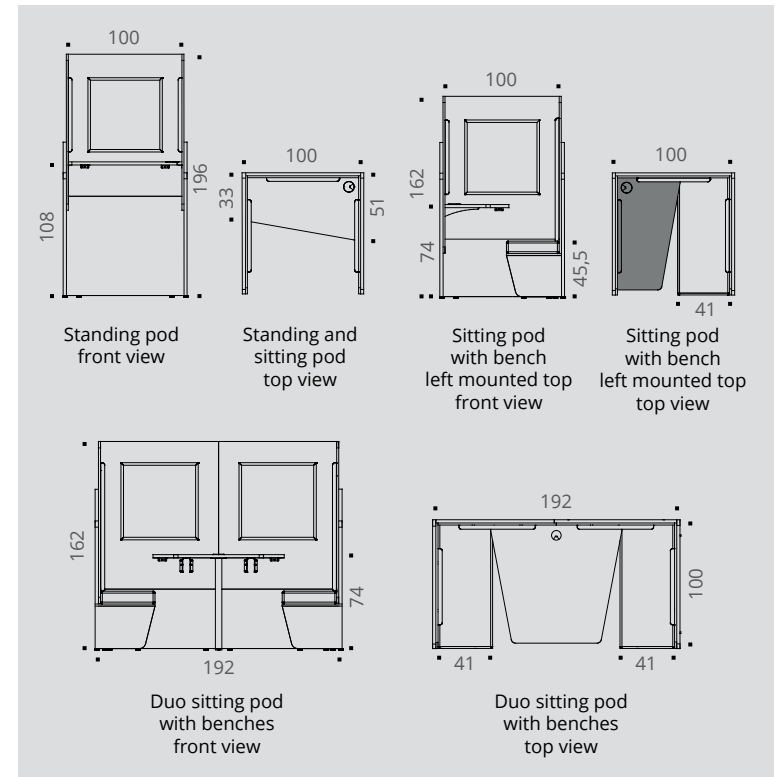

Download the data sheet

CHARACTERISTICS

Alternative colour options, please contact us

Standing workstation pod

Sitting workstation pod with desk

Sitting workstation pod with bench left mounted top

Duo sitting workstation pod with benches

TECHNICAL DESCRIPTION

- 25 mm thick Structurex® melamine-coated panels for the lower part, 16 mm thick melamine-coated panels for the upper part, with rounded corners. 2 mm thick shock-proof ABS edging.
- Fitted acoustic screens L 60 x H 60 / H 100 cm made of 10 mm thick MDF structure covered by a 20 mm sound-absorbing melamine foam and 100% Trevira CS fabric, M1 fire resistant, certified Oeko-Tex®.
- A shaped 25 mm thick Structurex® melamine coated top with a white cable port (internal dimensions D 33 / 51 x L 92 cm for single top and D 70 / 102 x L 92 cm for Duo top). 2 single top versions available (to the right or the left). Top finishes identical to the base structure.
- 25 mm adjustable feet to compensate for unevenness in the floor.
- 4 models :
 - Standing pod : D 100 x L 100 x H 196 cm. Top height 108 cm.
 - Sitting pod with desk : D 100 x L 100 x H 162 cm. Top height 74 cm.
 - Sitting pod with bench : D 100 x L 100 x H 162 cm. Top height 74 cm.
 - Duo sitting pod with benches : D 100 x L 192 x H 162 cm. Top height 74 cm.
- 16 mm thick Structurex® melamine-coated bench with a 10 cm foam cushion (density 40 kg/m²), covered by 100% Trevira CS fabric, M1 fire resistant, certified Oeko-Tex®. Dimensions : D 44 x L 97,5 x H 45,5 cm. Internal dimensions : D 41 x L 96 cm. Fitted acoustic screens L 60 x H 100 cm used as backrest.