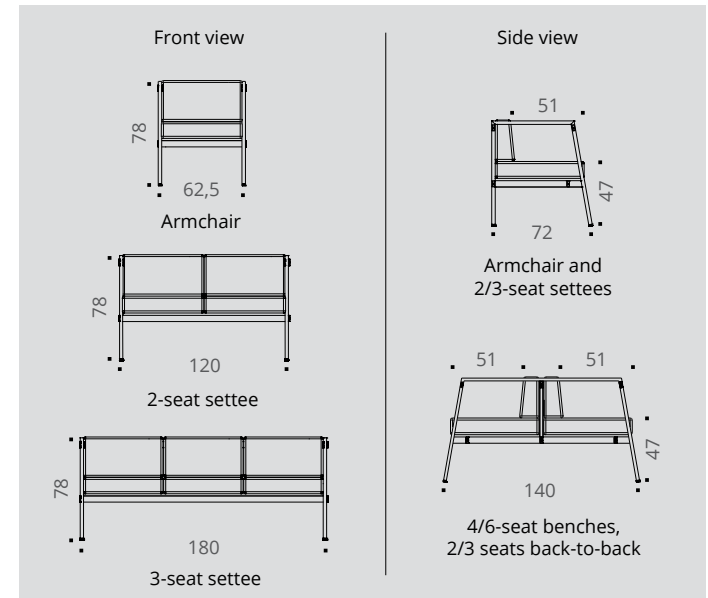

### TECHNICAL DESCRIPTION

- 4 metal arch legs, square cross-section 25 x 25 mm, with adjustable screw feet (Ø 25 mm and range 15 mm). Legs designed so that starter/add-on settee modules can be easily assembled together or back-to-back benches placed next to Alto multi-workstation desks/meeting tables.
- Seat structures connected by steel structural beams, cross-section 40 x 25 mm, with black lacquered epoxy finish. Seat and back supports made of 16 mm thick black melamine-coated panel. Assembled with screws.
- Seats with PE foam padding, density 40 kg/m<sup>3</sup>, attached with Velcro strips. Backrests with PE foam padding, density 30 kg/m<sup>3</sup>, attached with magnets. Upholstered with Grey or Sea Green Step Melange fabric, 100 % Trevira CS, M1 Fire classification, Oeko-Tex certified.

3-seat settee

Armchair

2-seat settee

6-seat bench - 3 seats back-to-back

NEW

ALTO Seating solutions

Low tables  
➔ Page 346

— Metal legs finish —

### Back-to-back SEATING SOLUTIONS

	Ref.	Fabric finish
--	------	---------------

**Armchair**  
D 72 / H 75-78 / L 62,5 cm

DZ885 +

**2-seat settee**  
D 72 / H 75-78 / L 120 cm

DZ895 +

**3-seat settee**  
D 72 / H 75-78 / L 180 cm

#### ADD-ON UNITS

**2-seat settee Add-on unit**  
D 72 / H 75-78 / L 117,5 cm

DZ915 +

**3-seat settee Add-on unit**  
D 72 / H 75-78 / L 177,5 cm

DZ925 +

	Ref.	Fabric finish
--	------	---------------

**2-seat bench Back-to-back**  
D 140 / H 75-78 / L 62,5 cm