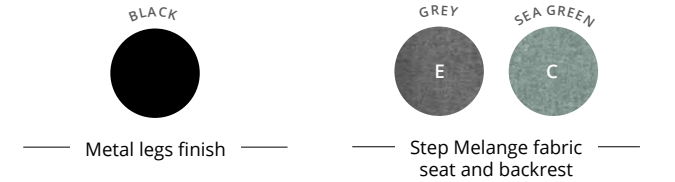

CHARACTERISTICS

Alternative colour options, please contact us

TECHNICAL DESCRIPTION

- 4 metal arch legs, square cross-section 25 x 25 mm, with adjustable screw feet (Ø 25 mm and range 15 mm). Legs designed so that starter/add-on settee modules can be easily assembled together or back-to-back benches placed next to Alto multi-workstation desks/meeting tables.
- Seat structures connected by steel structural beams, cross-section 40 x 25 mm, with black lacquered epoxy finish. Seat and back supports made of 16 mm thick black melamine-coated panel. Assembled with screws.
- Seats with PE foam padding, density 40 kg/m³, attached with Velcro strips. Backrests with PE foam padding, density 30 kg/m³, attached with magnets. Upholstered with Grey or Sea Green Step Melange fabric, 100 % Trevira CS, M1 Fire classification, Oeko-Tex certified.